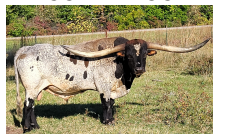

PCC FLYING SPARKLES