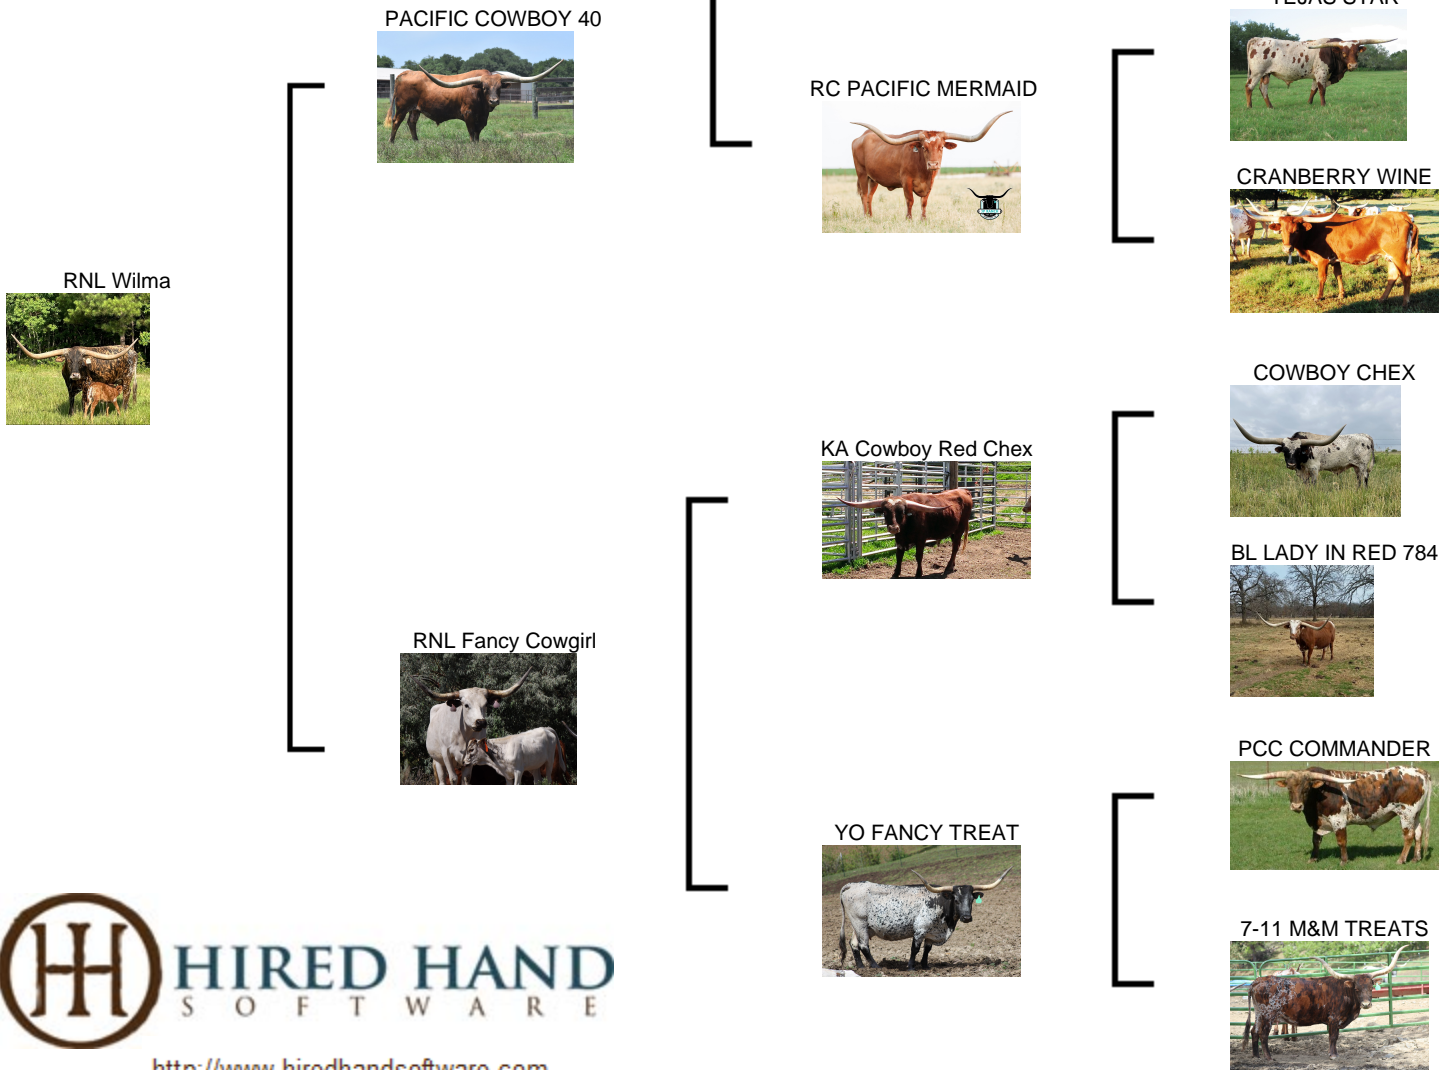

<http://www.hiredhandsoftware.com>